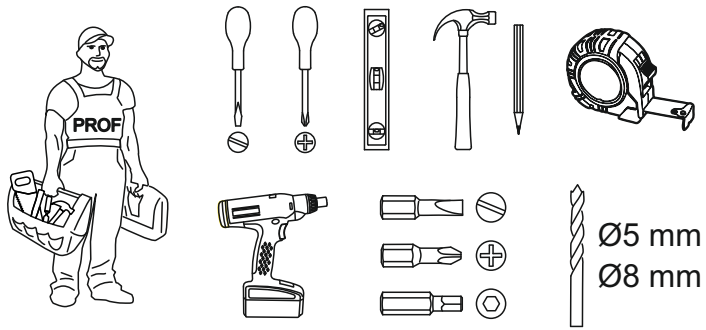

Материалы стен различаются, поэтому крепежные средства не прилагаются. Используйте крепежные средства, подходящие для материала стен в вашем доме. Для выбора подходящих крепежных средств обратитесь в специализированный магазин.

ENGLISH

Important information
Read carefully
Follow each step of the instruction carefully

Keep this information for further reference

WARNING!

Serious or fatal crushing injuries can occur from furniture tip-over. To prevent this furniture from tipping over it must be permanently fixed to the wall with the wall attachment devices.

Fastening devices for the wall are not included since different wall materials require different types of fastening devices. Use fastening devices suitable for the walls in your home. For advice on suitable fastening devices, contact your local specialized dealer.