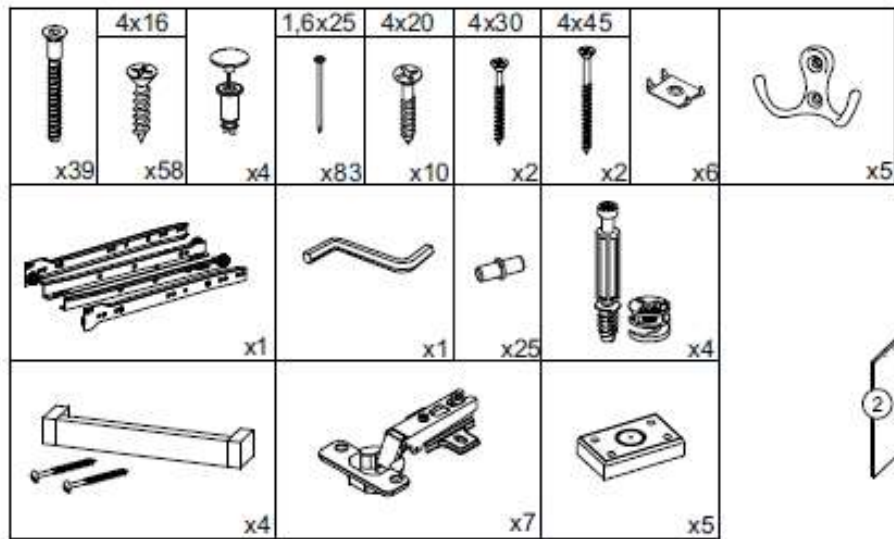

ENGLISH

Important information
Read carefully
Follow each step of the instruction carefully

Keep this information for further reference

WARNING!

Serious or fatal crushing injuries can occur from furniture tip-over. To prevent this furniture from tipping over it must be permanently fixed to the wall with the included wall attachment devices.

Fastening devices for the wall are not included since different wall materials require different types of fastening devices. Use fastening devices suitable for the walls in your home. For advice on suitable fastening devices, contact your local specialized dealer.

Part No.	W	H	D	Q	Q
1	1930	446	1	1	
2	618	446	1		1
3	330	446	1		1
4	1584	450	1		
5	1938	312	1		2
6	1938	312	1		2
7	1168	450	1	1	
8	1350	330	1		
9	1350	330	1		
10	754	312	1		2
11	450	330	1		
12	450	330	1		
13	434	312	2		1
14	418	312	4		
15	418	312	1		2
16	338	312	1		2
17	124	446	1	1	
18	376	80	1		
19	376	80	1		2
20	300	80	2		
21	1350	350	1		
22	1030	438	1		
23	936	438	1		1
24	782	453	1		
25	366	453	1		
26	405	297	1		